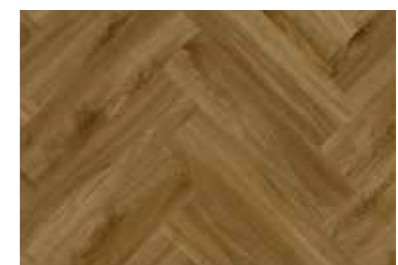

Sierra Oak

Available sizes	58876
Herringbone 63,2 x 15,8 cm	✓