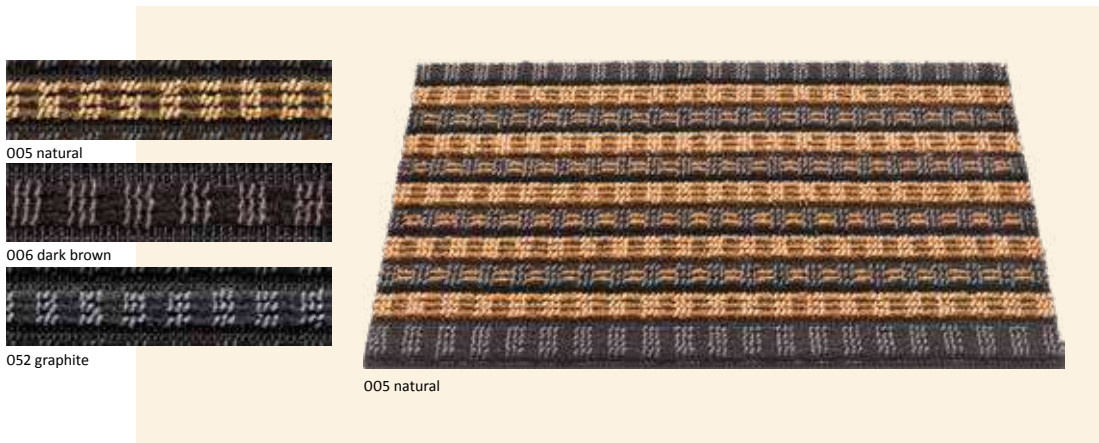

305 QUADRO SCRAPE

005 natural

006 dark brown

052 graphite

005 natural

outdoor use

100% polypropylene

15 mm thick

40x60 cm
50x80 cm