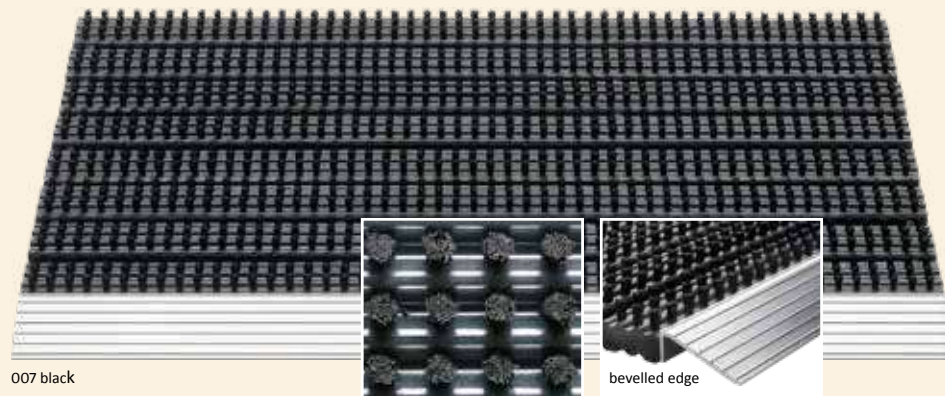

309 FANTASTIC ALU

outdoor
use

100% poly-
propylene

22 mm
thick

43x75 cm

309 FANTASTIC

outdoor
use

100% poly-
propylene