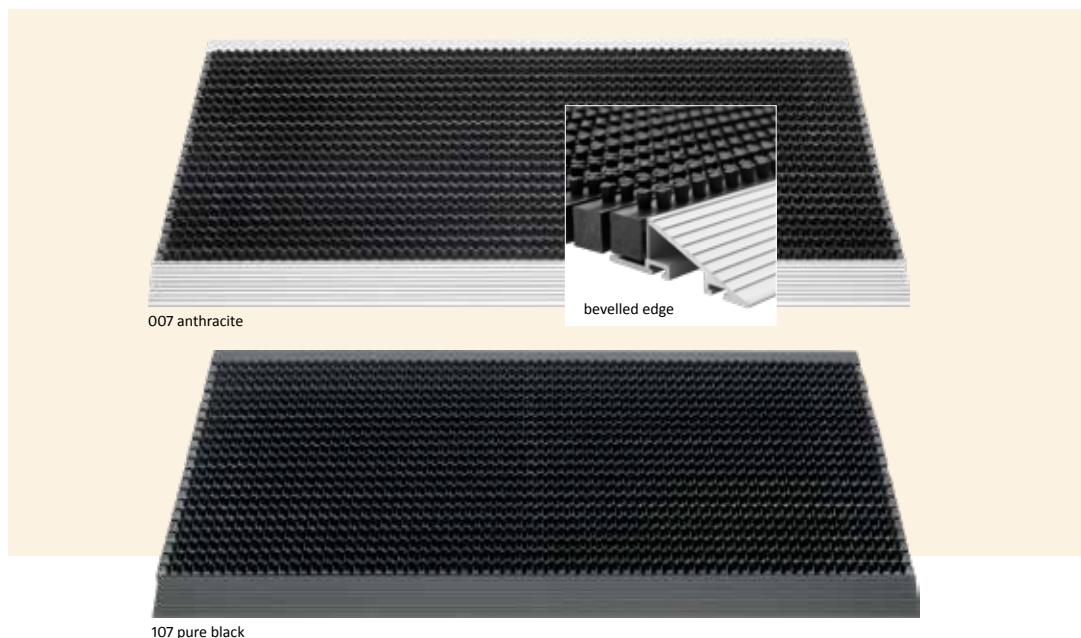

999 chameleon

outdoor use

100% polypropylene

22 mm thick

50x80 cm

325 OUTLINE 60X90CM

007 anthracite

bevelled edge