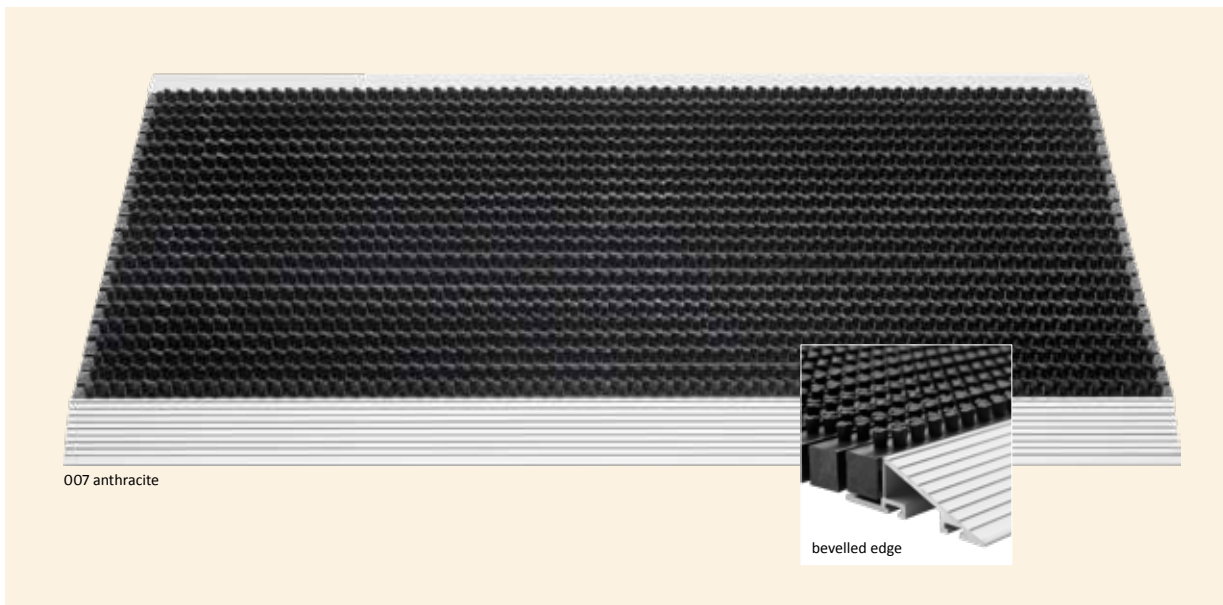

107 pure black

325 OUTLINE 70X100CM

outdoor use

100% polypropylene

22 mm thick

70x100 cm

007 anthracite

bevelled edge