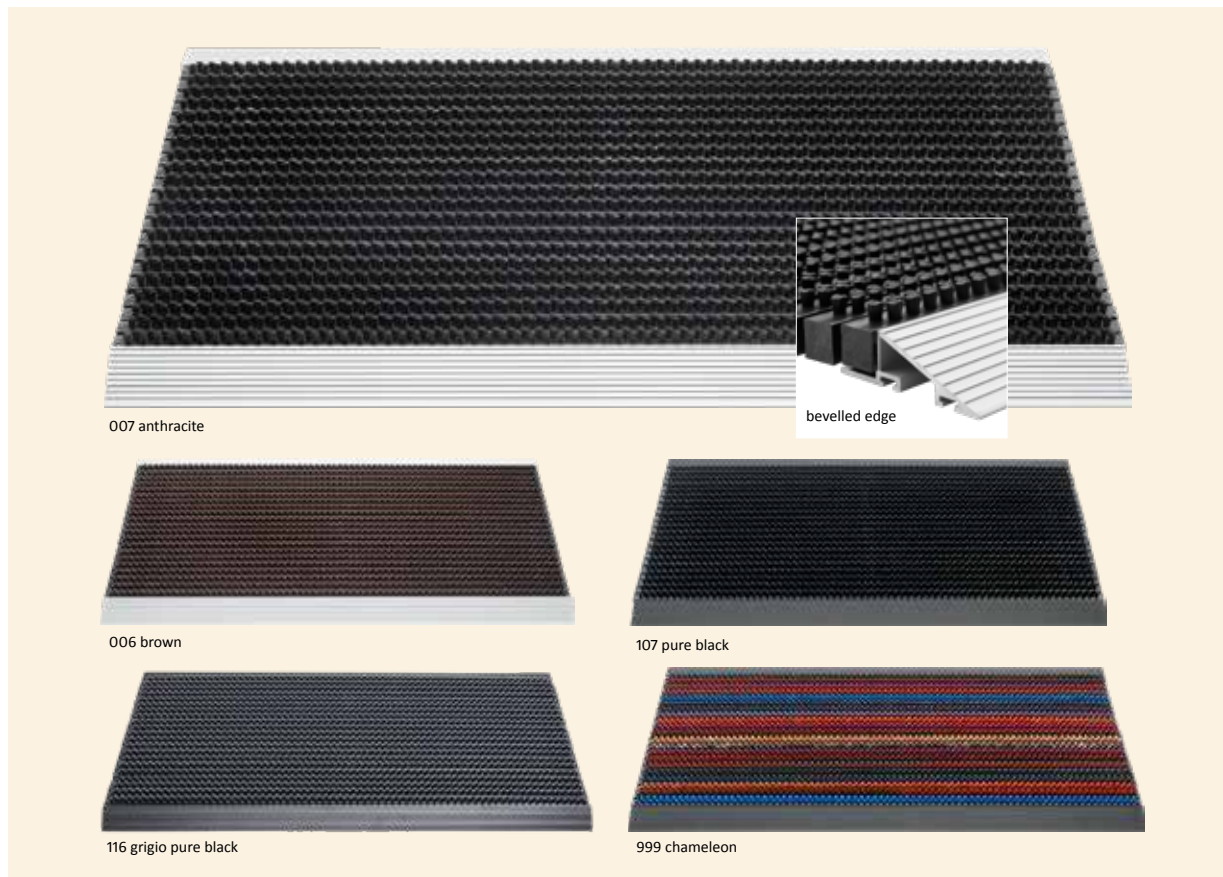

For the tough jobs!

the Outline truly is a class apart

The Outline removes even the most stubborn sand and dirt from the sole of any shoe. There's no challenge the Outline can't take on. Combined with its rugged appearance, the Outline truly is a class apart. With bevelled edge.

325 OUTLINE 40X60CM

<p>outdoor use</p>	<p>100% polypropylene</p>	<p>22 mm thick</p>	<p>40x60</p>
--------------------	---------------------------	--------------------	--------------

006 brown

007 anthracite

107 pure black

116 grigio pure black

325 OUTLINE 50X80CM

007 anthracite

bevelled edge

006 brown

107 pure black

116 grigio pure black