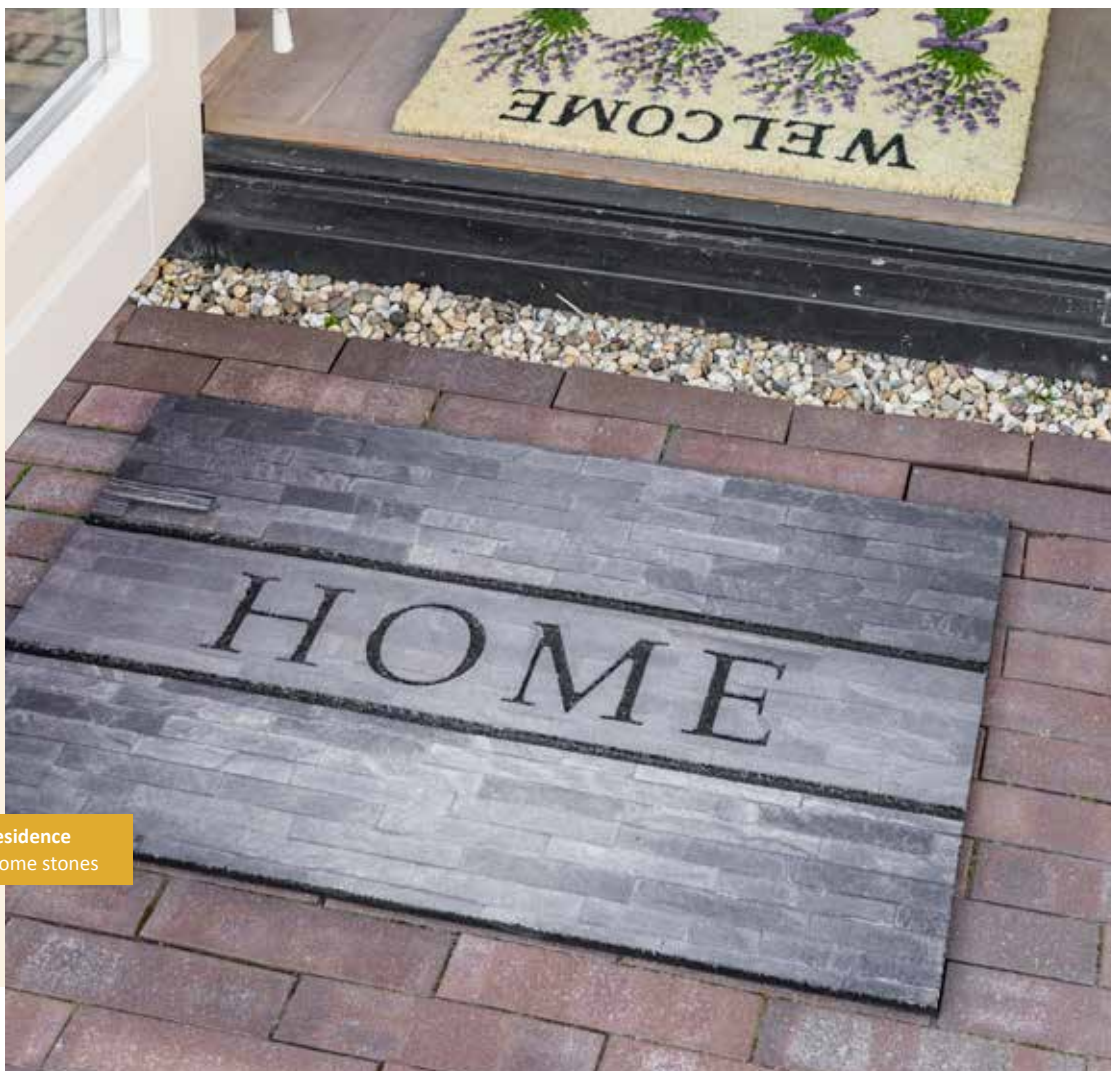

319 Residence
002 home stones

Bring a touch of elegance to the outdoor entryway

Give guests a warm welcome. Whether you're welcoming guests to the terrace, at the front door or in the garden, the Residence rubber outdoor mat adds character to the entryway with its subtle prints and neutral colours.