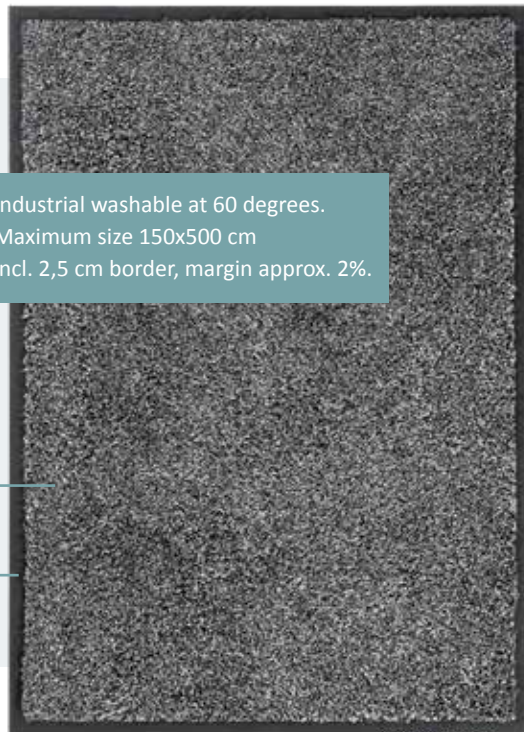

water absorption

washable 30°

40x60 cm
60x80 cm
90x150 cm
120x180 cm

011 denim

001 red

011 denim

052 graphite

070 taupe

564 MAGIC

 indoor use	 100% polyamide 6
 rubber nitril	 2.820 gr/sqm
 industrial washable 60°	 water absorption
 special size program	 75x85 cm 115x180 cm 150x300 cm

Industrial washable at 60 degrees.
Maximum size 200x500 cm
incl. 2,5 cm border, margin approx. 2%.

SUITABLE FOR CONTRACT USE

AVAILABLE WITH AND WITHOUT BORDER

007 anthracite

594 MISTRAL

Industrial washable at 60 degrees.
Maximum size 150x500 cm
incl. 2,5 cm border, margin approx. 2%.

 indoor use	 50% cotton / 50% polyester
 rubber nitril	 3.050 gr/sqm
 industrial washable 60°	 water absorption
 special size program	 75x85 cm 115x180 cm 150x300 cm