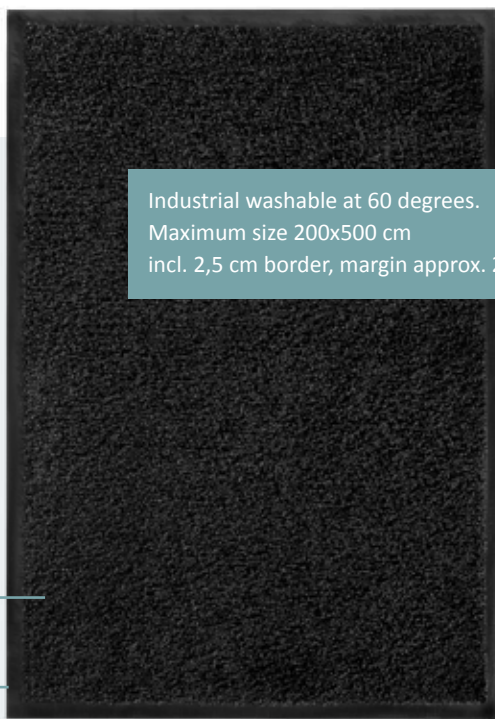

007 anthracite

564 MAGIC

 indoor use	 100% polyamide 6
 rubber nitril	 2.820 gr/sqm
 industrial washable 60°	 water absorption
 special size program	 75x85 cm 115x180 cm 150x300 cm

Industrial washable at 60 degrees.
Maximum size 200x500 cm
incl. 2,5 cm border, margin approx. 2%.