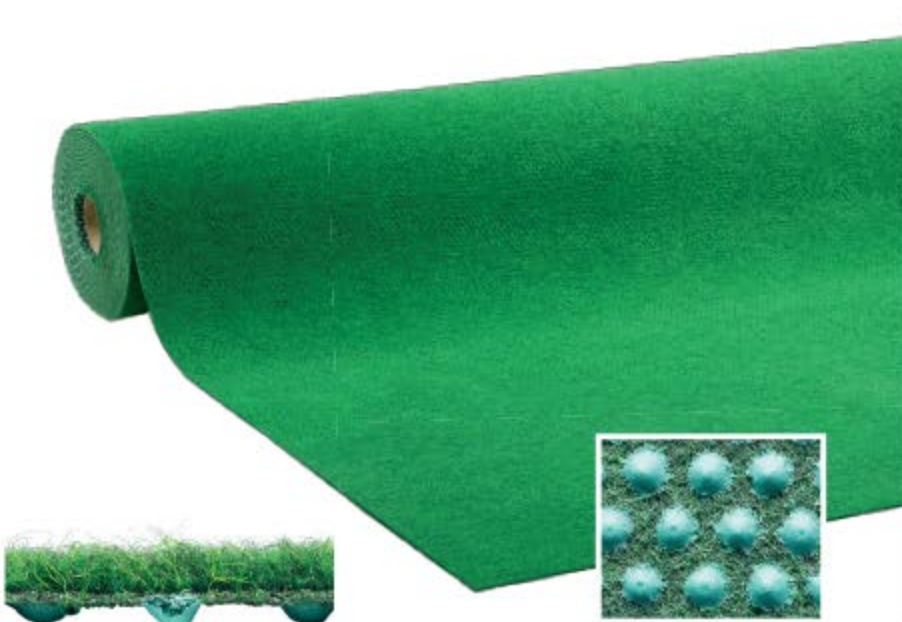

055 yellow

outdoor use

indoor use

100% polyethylene

SBR latex

2.225 gr/sqm

14 mm thick

200 cm  
400 cm

## 460 GAZON WITH STUDS

backing with studs

001 red

004 green

010 blue

014 grey

017 beige

064 denim