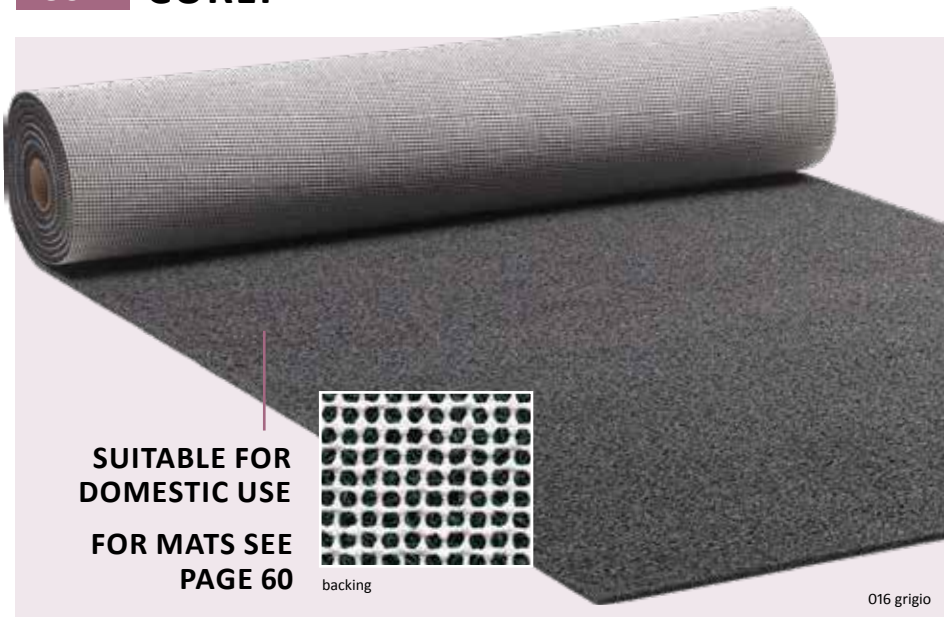

FOR MATS SEE PAGE 65

523 AROSA

 indoor use	 100% synthetic fibre	 latex duo	 1.450 gr/sqm	 67 cm 80 cm
---	---	--	---	--

364 CURLY

SUITABLE FOR DOMESTIC USE

FOR MATS SEE PAGE 60

backing

016 grigio