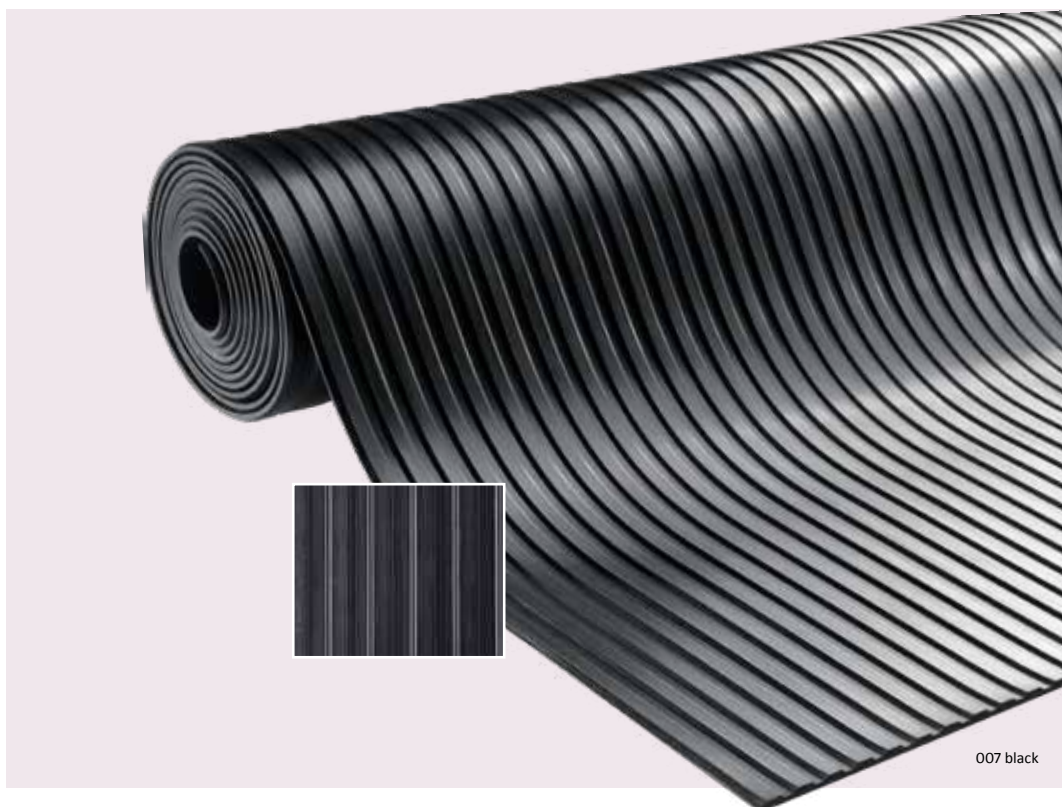

352 FORTE

-  indoor use
-  outdoor use
-  rubber
-  8.000 gr/sqm
-  10 mm thick
-  wheelchair friendly
-  flammability Ffl
-  90x1000 cm
183x1000 cm
-  quality NR

359 ALFA

-  indoor use
-  outdoor use
-  rubber
-  2.600 gr/sqm
-  3 mm thick
-  flammability Ffl
-  100x1000 cm
120x1000 cm
-  quality NR/SBR

360 DELTA

- 
 indoor use
- 
 outdoor use
- 
 rubber
- 
 4.000 gr/sqm
- 
 3 mm thick
- 
 flammability Ffl
- 
 150x1000 cm
- 
 quality NR/SBR

361 GAMMA

- 
 indoor use
- 
 outdoor use
- 
 rubber
- 
 6.500 gr/sqm
- 
 6 mm thick
- 
 flammability Ffl
- 
 100x1000 cm
- 
 quality NR/SBR