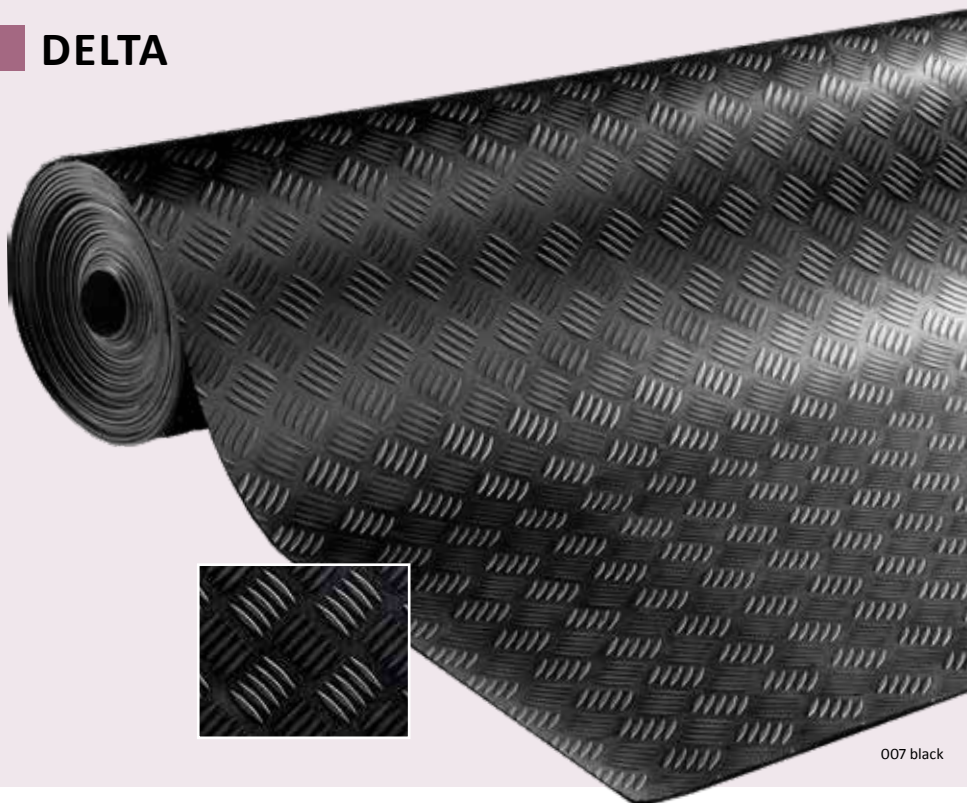

352 FORTE

-  indoor use
-  outdoor use
-  rubber
-  8.000 gr/sqm
-  10 mm thick
-  wheelchair friendly
-  flammability Ffl
-  90x1000 cm
183x1000 cm
-  quality NR

359 ALFA

-  indoor use
-  outdoor use
-  rubber
-  2.600 gr/sqm
-  3 mm thick
-  flammability Ffl
-  100x1000 cm
120x1000 cm
-  quality NR/SBR

360 DELTA

- 
 indoor use
- 
 outdoor use
- 
 rubber
- 
 4.000 gr/sqm
- 
 3 mm thick
- 
 flammability Ffl
- 
 150x1000 cm
- 
 quality NR/SBR

361 GAMMA

- 
 indoor use
- 
 outdoor use
- 
 rubber
- 
 6.500 gr/sqm
- 
 6 mm thick
- 
 flammability Ffl
- 
 100x1000 cm
- 
 quality NR/SBR